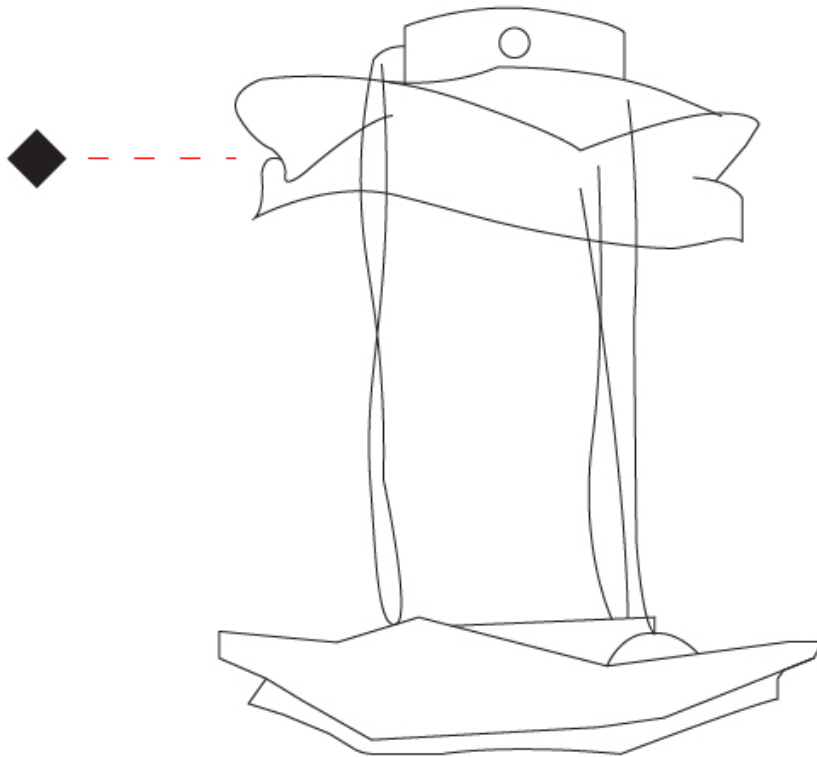

CRASH SURFACE

D132109-

PROJECT	_____
TYPE	_____
SPECIFIER	_____
QUANTITY	_____
DATE	_____

D