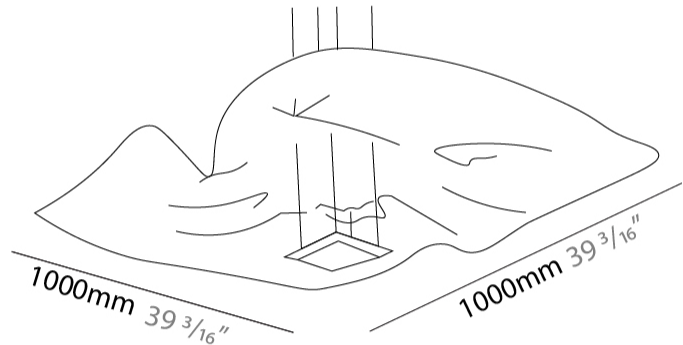

GENERAL

Series: Crash
Brand: Knikerboker
Division: Design
Mounting Type: Suspension
Mounting Location: Ceiling
Subcategory: Pendant

PHYSICAL

Shape: Abstract
Length (mm): 1000
Length (in): 39 ³/₁₆
Width (mm): 1000
Width (in): 39 ³/₁₆
Max. Overall Height (mm): 2000
Max. Overall Height (in): 78 ³/₄
Light Distribution: Indirect
Fixture Finish: EWH / EBK / MAN / COF / PRD / SLF / GLF / CLF / BRL / EWS / EWG / EWC / EWR / EBS / EBG / EBC / EBC / EBB / MAS / MAD / MAC / MAB / COS / CGO / CCL / CBL / PRS / PRG / PRC / PRB
Fixture Material: Metal
Cable Details: 4 Steel Cable 2000mm / 78 3/4" - Silicon Cable 2000mm / 78 3/4"

ELECTRICAL

Lamp Type: LED Retrofit
Input Wattage (W): 21
Total Output Wattage (W): 20
Dimming: Tri-Mode (Non-Dimming and Phase Dimming (120Vac only) and 0-10V Dimming)
Driver Included: Yes
Driver Location: Integrated
Driver Type: Constant Current - Universal
Driver Class: Class 2
Input Voltage (V): 120 - 277
Constant Current (MA): 250
Upon Request: 0-10Vdc dimming / Phase dimming @120Vac / 277Vac

LED

Number of LEDs: 2
Color Temperature (°K): 3000
Max. Delivered Lumen (lm): 2200
CRI: >85 CRI
Lamp Life (hrs): 50000

OPTICAL

RATINGS AND CERTIFICATIONS

Certified By: Certified for North American Standards
IP rating: IP20