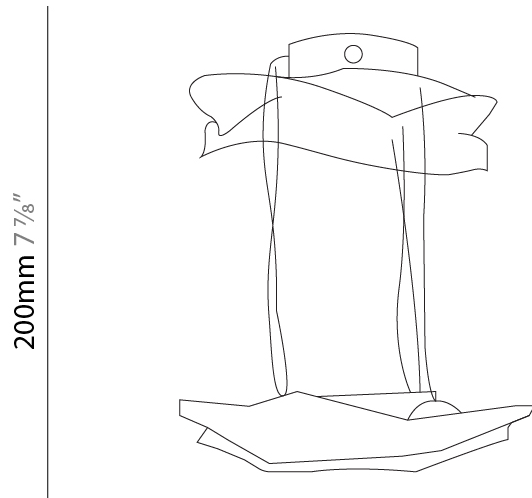

D132109- _____
base number

1. To build a product code in our configurator select the specify button on the base model # product page
2. To build a manual product code on this datasheet choose from the options listed below in blue font and add the suffix to the base model #

GENERAL

Series: Crash
Brand: Knikerboker
Division: Design
Mounting Type: Surface
Mounting Location: Ceiling
Subcategory: Pendant

PHYSICAL

Shape: Abstract
Length (mm): 200
Length (in): 7 ⁷/₈
Width (mm): 200
Width (in): 7 ⁷/₈
Height (mm): 250
Height (in): 9 ¹³/₁₆
Light Distribution: Indirect
Fixture Finish: EWH / EBK / MAN / COF / PRD / SLF / GLF / CLF / BRL / EWS / EWG / EWC / EWR / EBS / EBG / EBC / EBB / MAS / MAD / MAC / MAB / COS / CGO / CCL / CBL / PRS / PRG / PRC / PRB
Fixture Material: Metal

ELECTRICAL

Lamp Type: LED
Input Wattage (W): 10.5
Total Output Wattage (W): 10
Dimming: Tri-Mode (Non-Dimming and Phase Dimming (120Vac only) and 0-10V Dimming)
Driver Included: Yes
Driver Location: Integrated
Driver Type: Constant Current - Universal
Driver Class: Class 2
Input Voltage (V): 120 - 277
Constant Current (MA): 250
Upon Request: 0-10Vdc Dimming / Phase dimming @120Vac only / Non-dimming 120/277Vac

LED

Number of LEDs: 1
Color Temperature (°K): 3000
Max. Delivered Lumen (lm): 1100
CRI: >85 CRI
Lamp Life (hrs): 50000

OPTICAL

RATINGS AND CERTIFICATIONS

Certified By: Certified for North American Standards
IP rating: IP20

PROJECT
TYPE
SPECIFIER
QUANTITY
DATE

200mm 7 ⁷/₈"

200mm 7 ⁷/₈"