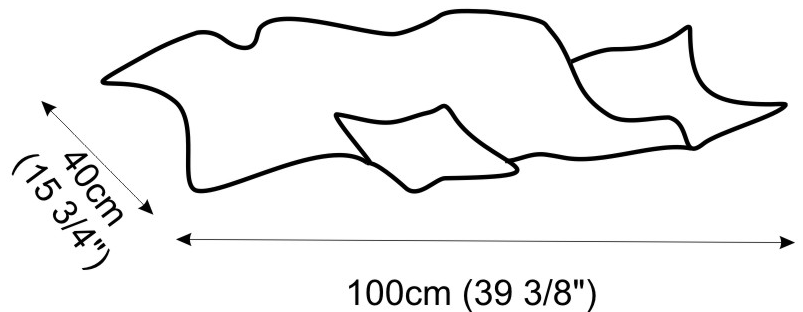

PROJECT
TYPE
SPECIFIER
QUANTITY
DATE

1. To build a product code in our configurator select the specify button on the base model # product page
2. To build a manual product code on this datasheet choose from the options listed below in blue font and add the suffix to the base model #

GENERAL

Series: Crash
Brand: Knikerboker
Division: Design
Mounting Type: Surface
Mounting Location: Ceiling
Subcategory: Ambient

PHYSICAL

Shape: Abstract
Length (mm): 1000
Length (in): 39 3/8
Width (mm): 400
Width (in): 15 3/4
Height (mm): 240
Height (in): 9 7/16
Extension (mm): 250
Extension (in): 9 13/16
Light Distribution: Indirect
Fixture Finish: EWH / EBK / MAN / COF / PRD / SLF / GLF / CLF / BRL / EWS / EWG / EWC / EWR / EBS / EBG / EBC / EBC / EBB / MAS / MAD / MAC / MAB / COS / CGO / CCL / CBL / PRS / PRG / PRC / PRB
Fixture Material: Metal

ELECTRICAL

Lamp Type: LED
Input Wattage (W): 10.5
Total Output Wattage (W): 10
Dimming: Tri-Mode (Non-Dimming and Phase Dimming (120Vac only) and 0-10V Dimming)
Driver Included: Yes
Driver Location: Integrated
Driver Type: Constant Current - Universal
Driver Class: Class 2
Input Voltage (V): 120 - 277
Constant Current (MA): 250
Upon Request: 0-10Vdc dimming / Phase dimming @120Vac / 277Vac

LED

Number of LEDs: 1
Color Temperature (°K): 3000
Max. Delivered Lumen (lm): 2200
CRI: >85 CRI
Lamp Life (hrs): 50000

OPTICAL

RATINGS AND CERTIFICATIONS

Certified By: Certified for North American Standards
IP rating: IP20