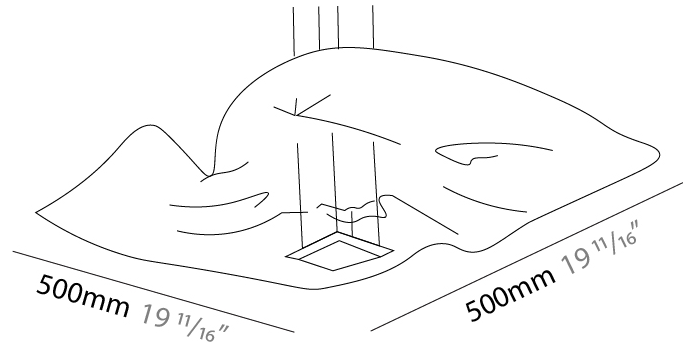

1. To build a product code in our configurator select the specify button on the base model # product page
2. To build a manual product code on this datasheet choose from the options listed below in blue font and add the suffix to the base model #

GENERAL

Series: Crash
Brand: Knikerboker
Division: Design
Mounting Type: Suspension
Mounting Location: Ceiling
Subcategory: Pendant

PHYSICAL

Shape: Abstract
Length (mm): 500
Length (in): 19 ¹¹/₁₆
Width (mm): 500
Width (in): 19 ¹¹/₁₆
Extension (mm): 2000
Extension (in): 78 ³/₄
Light Distribution: Indirect
Fixture Finish: EWH / EBK / MAN / COF / PRD / SLF / GLF / CLF / BRL / EWS / EWG / EWC / EWR / EBS / EBG / EBC / EBC / EBB / MAS / MAD / MAC / MAB / COS / CGO / CCL / CBL / PRS / PRG / PRC / PRB
Fixture Material: Metal
Cable Detail: 4 Steel Cable 2000mm / 78 3/4" - Silicon Cable 2000mm / 78 3/4"

ELECTRICAL

Lamp Type: LED
Input Wattage (W): 10.5
Total Output Wattage (W): 10
Dimming: Tri-Mode (Non-Dimming and Phase Dimming (120Vac only) and 0-10V Dimming)
Driver Included: Yes
Driver Location: Integrated
Driver Type: Constant Current - Universal
Driver Class: Class 2
Input Voltage (V): 120 - 277
Constant Current (MA): 250
Upon Request: 0-10Vdc dimming / Phase dimming @120Vac / 277Vac

LED

Color Temperature (°K): 3000
Max. Delivered Lumen (lm): 1100
CRI: >85 CRI
Lamp Life (hrs): 50000

OPTICAL

RATINGS AND CERTIFICATIONS

Certified By: Certified for North American Standards
IP rating: IP20