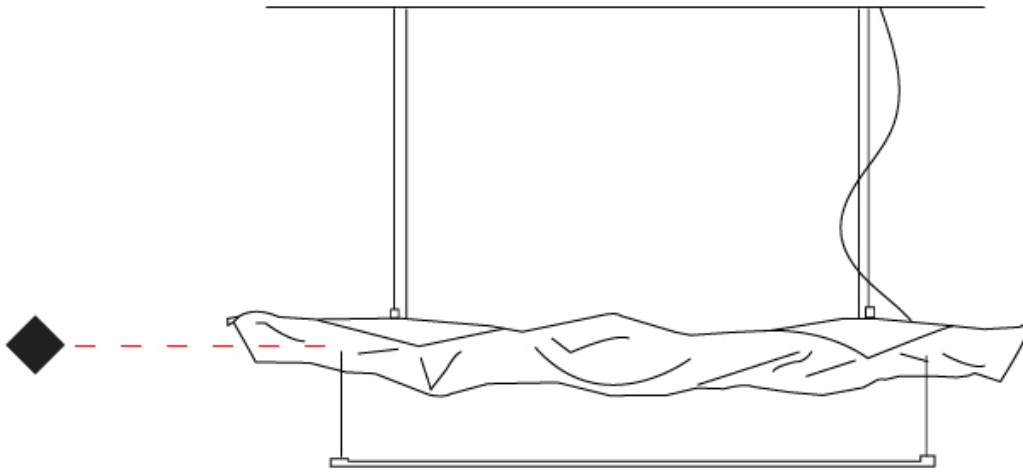

CRASH SUSPENSION

D131439-

PROJECT _____

TYPE _____

SPECIFIER _____

QUANTITY _____

DATE _____

D